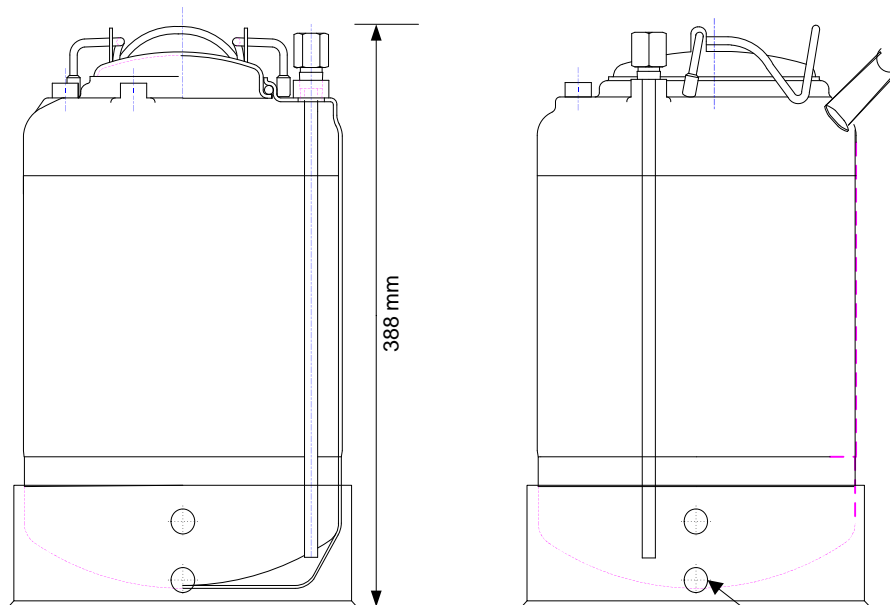

## 11.4 litre (nominal capacity) stainless steel pressure vessel Part Number: 74-03/6LESR

**Wetted parts 316L Stainless Steel / Electropolished in and out / Welds as welded**  
**Maximum working pressure 9.1 bar (132 psi) @ 37.8°C**