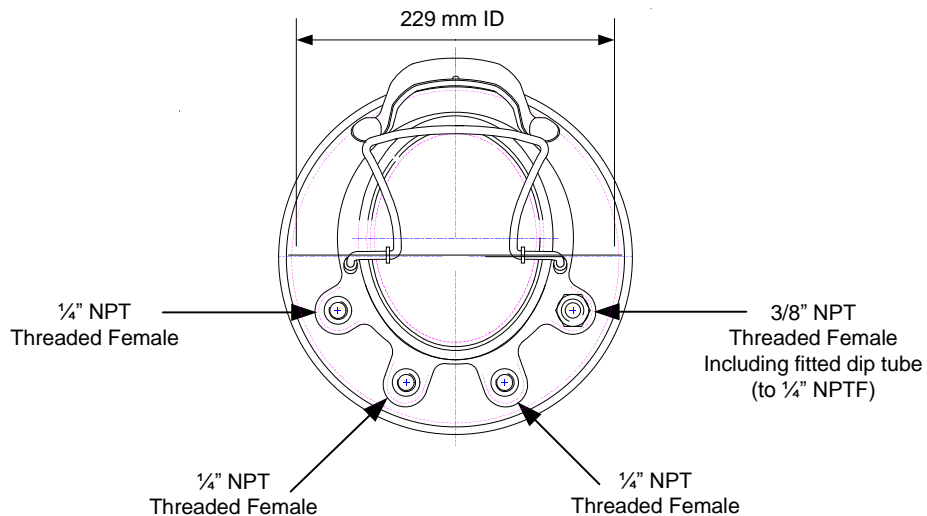

## 11.4 litre (nominal capacity) stainless steel pressure vessel Part Number: 74-03/6LESR

**Wetted parts 316L Stainless Steel / Electropolished in and out / Welds as welded**  
**Maximum working pressure 9.1 bar (132 psi) @ 37.8°C**