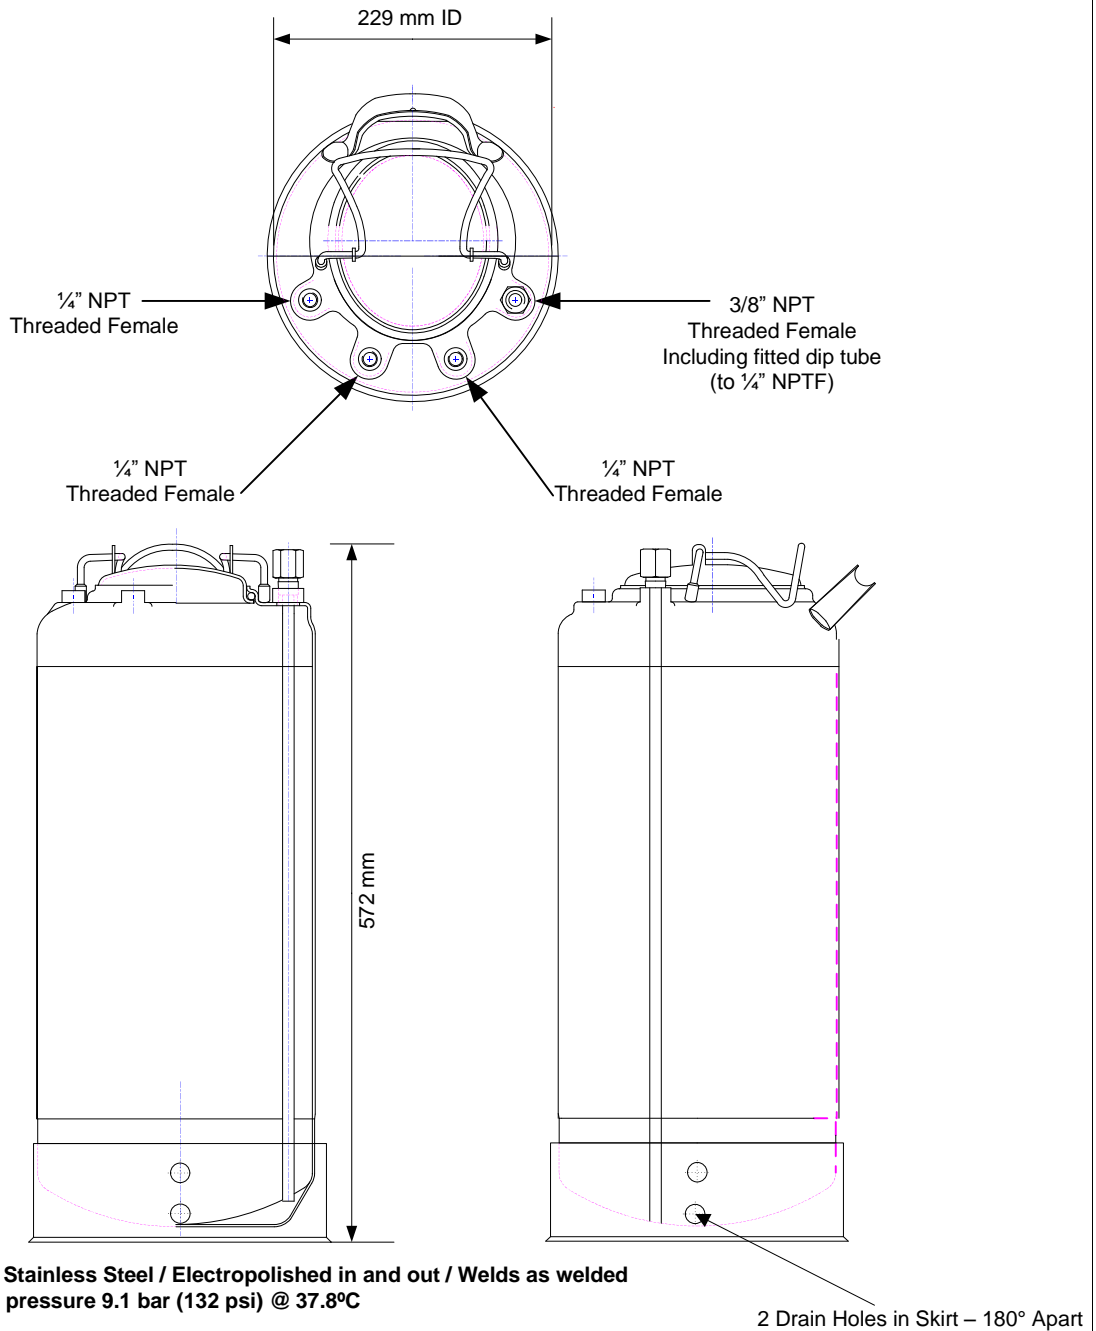

19 litre (nominal capacity) stainless steel pressure vessel
Part Number: 74-05/6LESR

Wetted parts 316L Stainless Steel / Electropolished in and out / Welds as welded
Maximum working pressure 9.1 bar (132 psi) @ 37.8°C